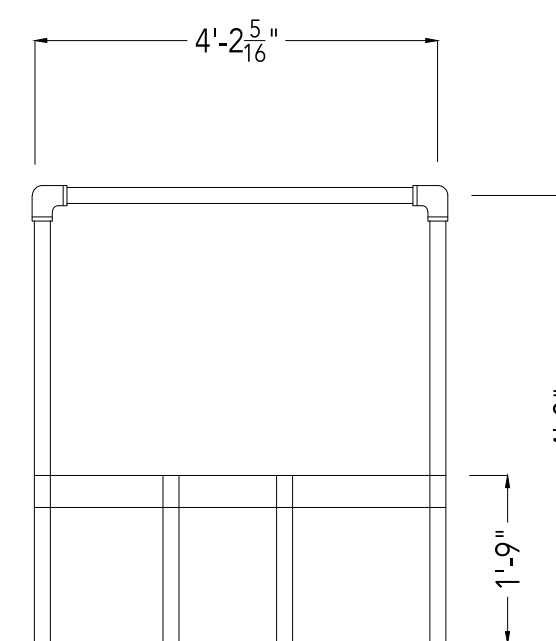

J. L. BLACK BOX

VIEW B

SCALE:  
1/2"=1'-0"

DATE:  
10.5.15

DRAFTED  
BY: C. UMLAUF

PLATE  
NO.

4/5

DIR.  
M. BENSUSSEN

DES.  
C. UMLAUF

TD:  
K. CORNELIUS

FRONT VIEW C

SIDE VIEW C

FRONT VIEW D

SIDE VIEW D

PLAN VIEW C

PLAN VIEW D