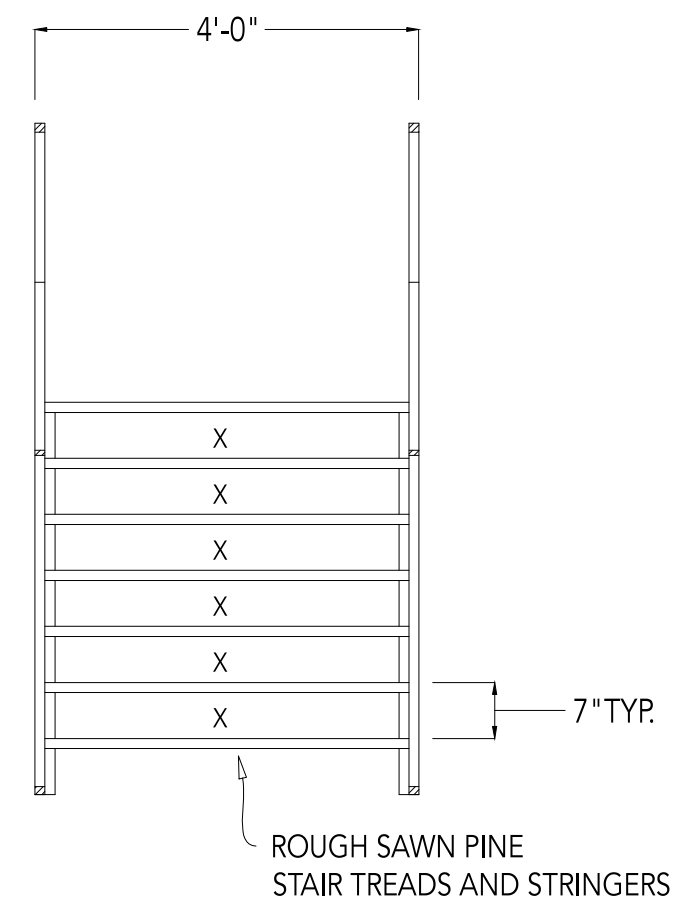

FRONT VIEW A

SIDE VIEW A

PLAN VIEW A

DIR.
M. BENSUSSEN

DES.
C. UMLAUF

TD:
K. CORNELIUS

LA VIDA ES SUENO/LIFE IS A DREAM

EMERSON STAGE

J. L. BLACK BOX

VIEW A

SCALE:
1/2" = 1'-0"

DATE:
10.5.15

DRAFTED
BY: C. UMLAUF

PLATE
NO.

3/5