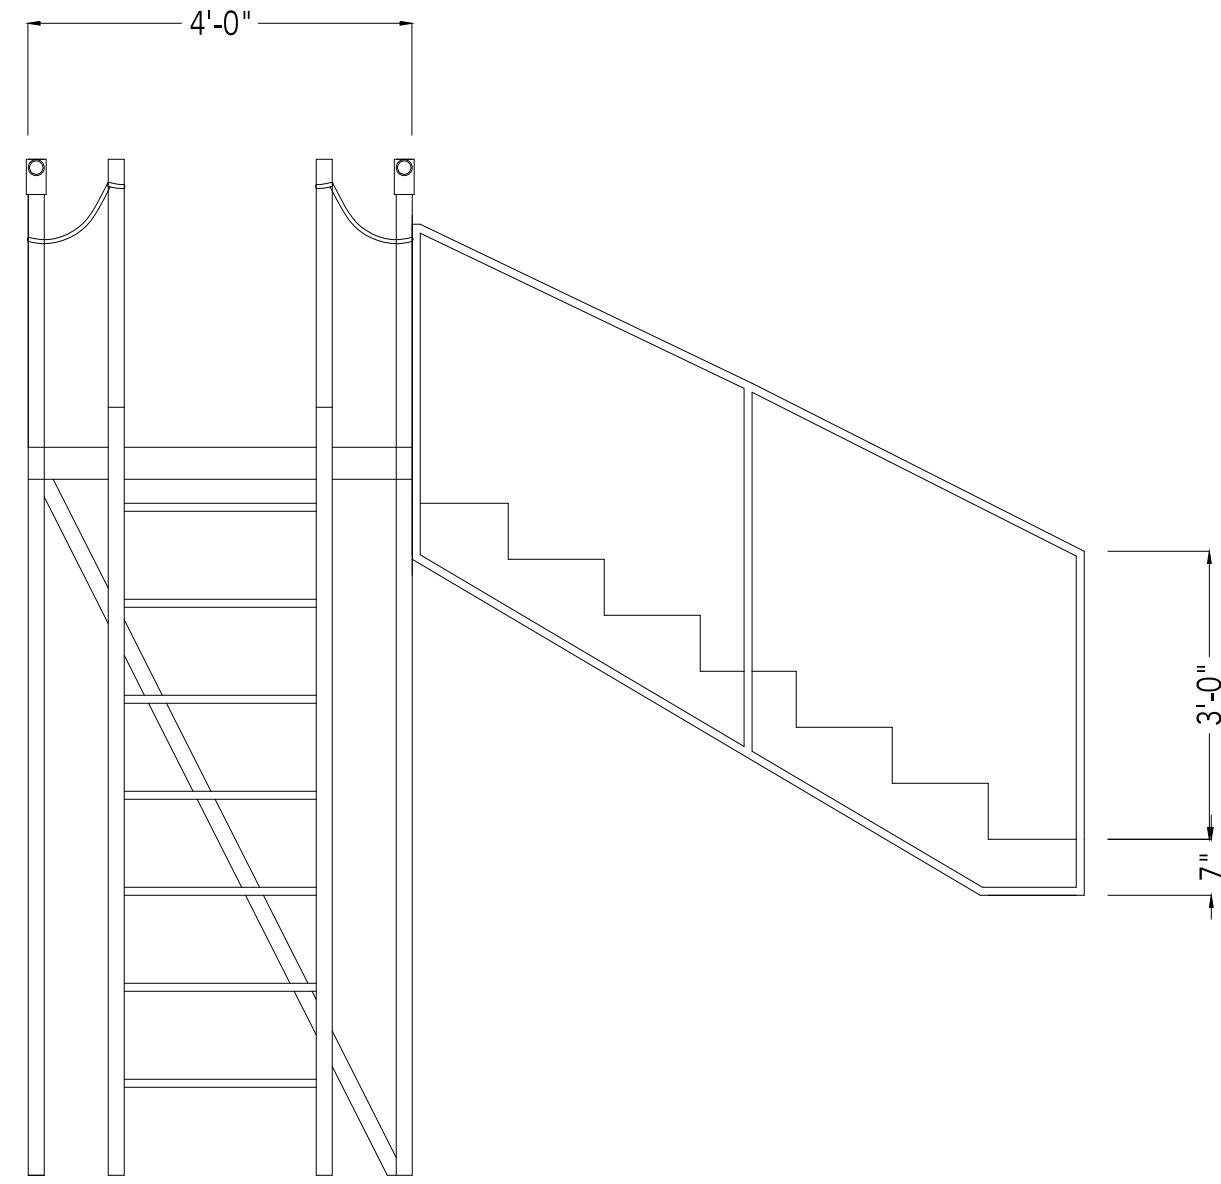

ROPE CONNECTING
LADDER TO RAILINGS

SIDE VIEW B