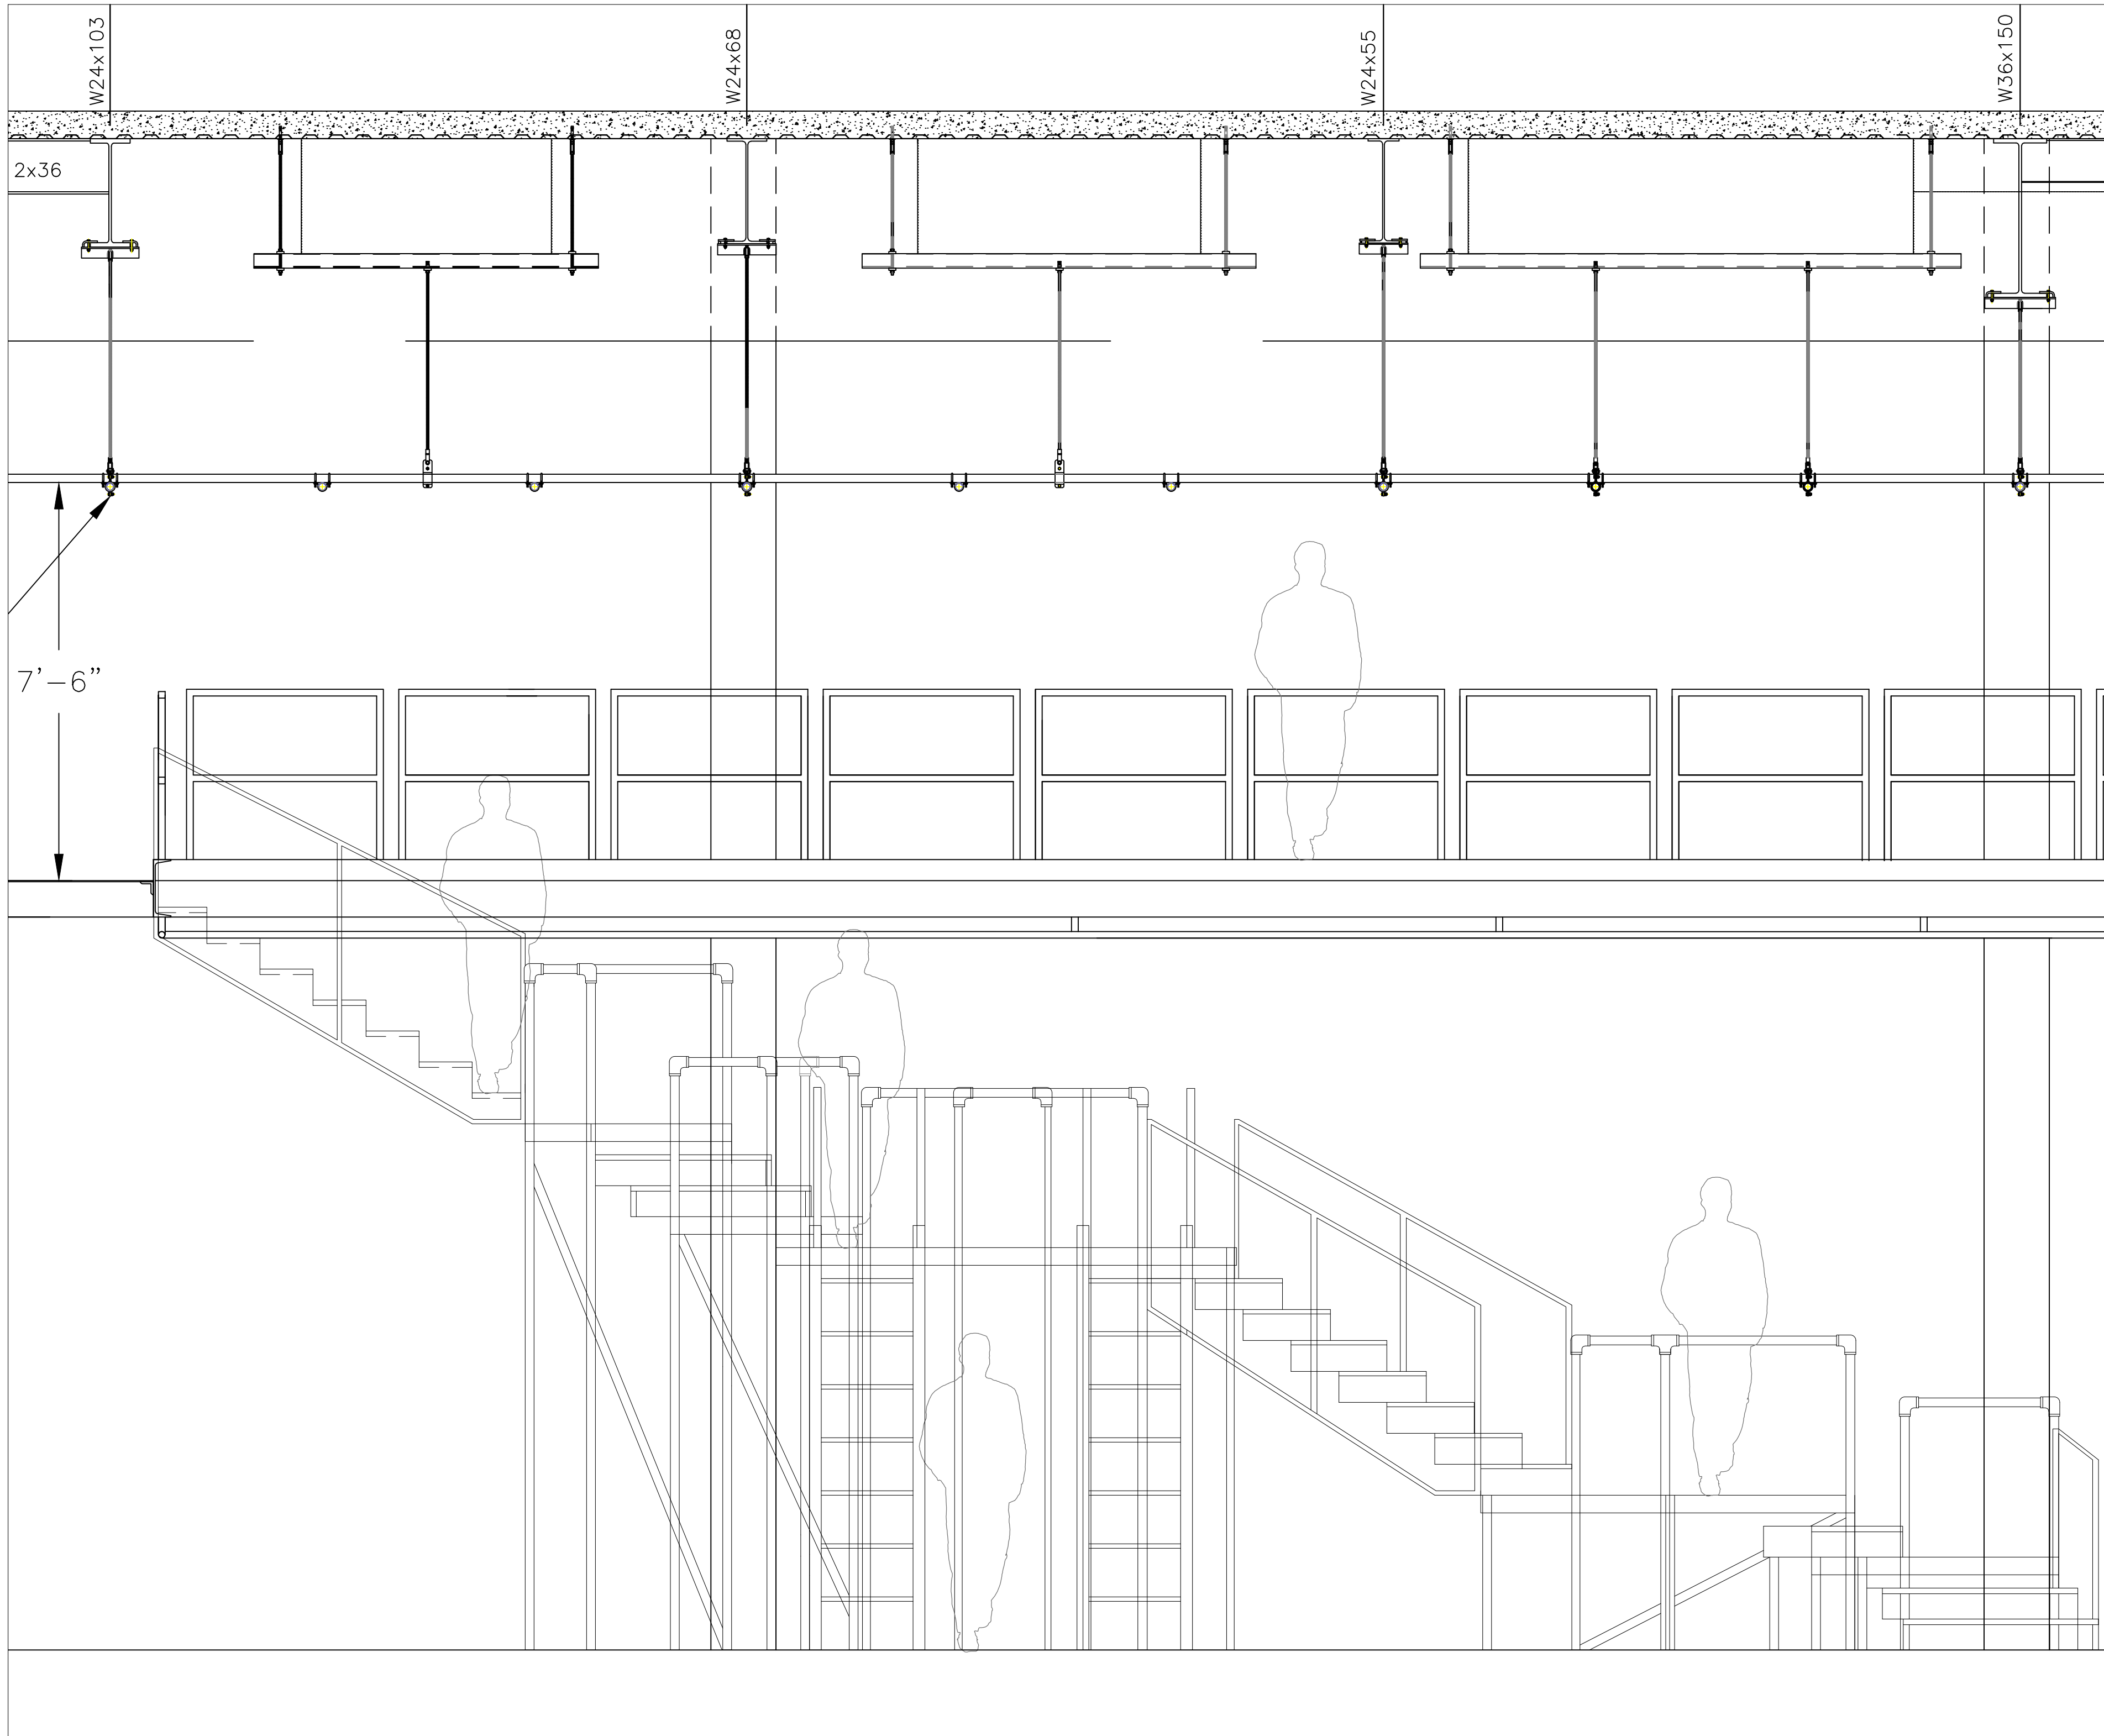

DIR.
M. BENSUSSEN

DES.
C. UMLAUF

TD:
K. CORNELIUS

LA VIDA ES SUENO/LIFE IS A DREAM

EMERSON STAGE

J. L. BLACK BOX

SECTION

SCALE:
1/2" = 1'-0"

DATE:
10.5.15

DRAFTED
BY: C. UMLAUF

PLATE
NO.

2/5