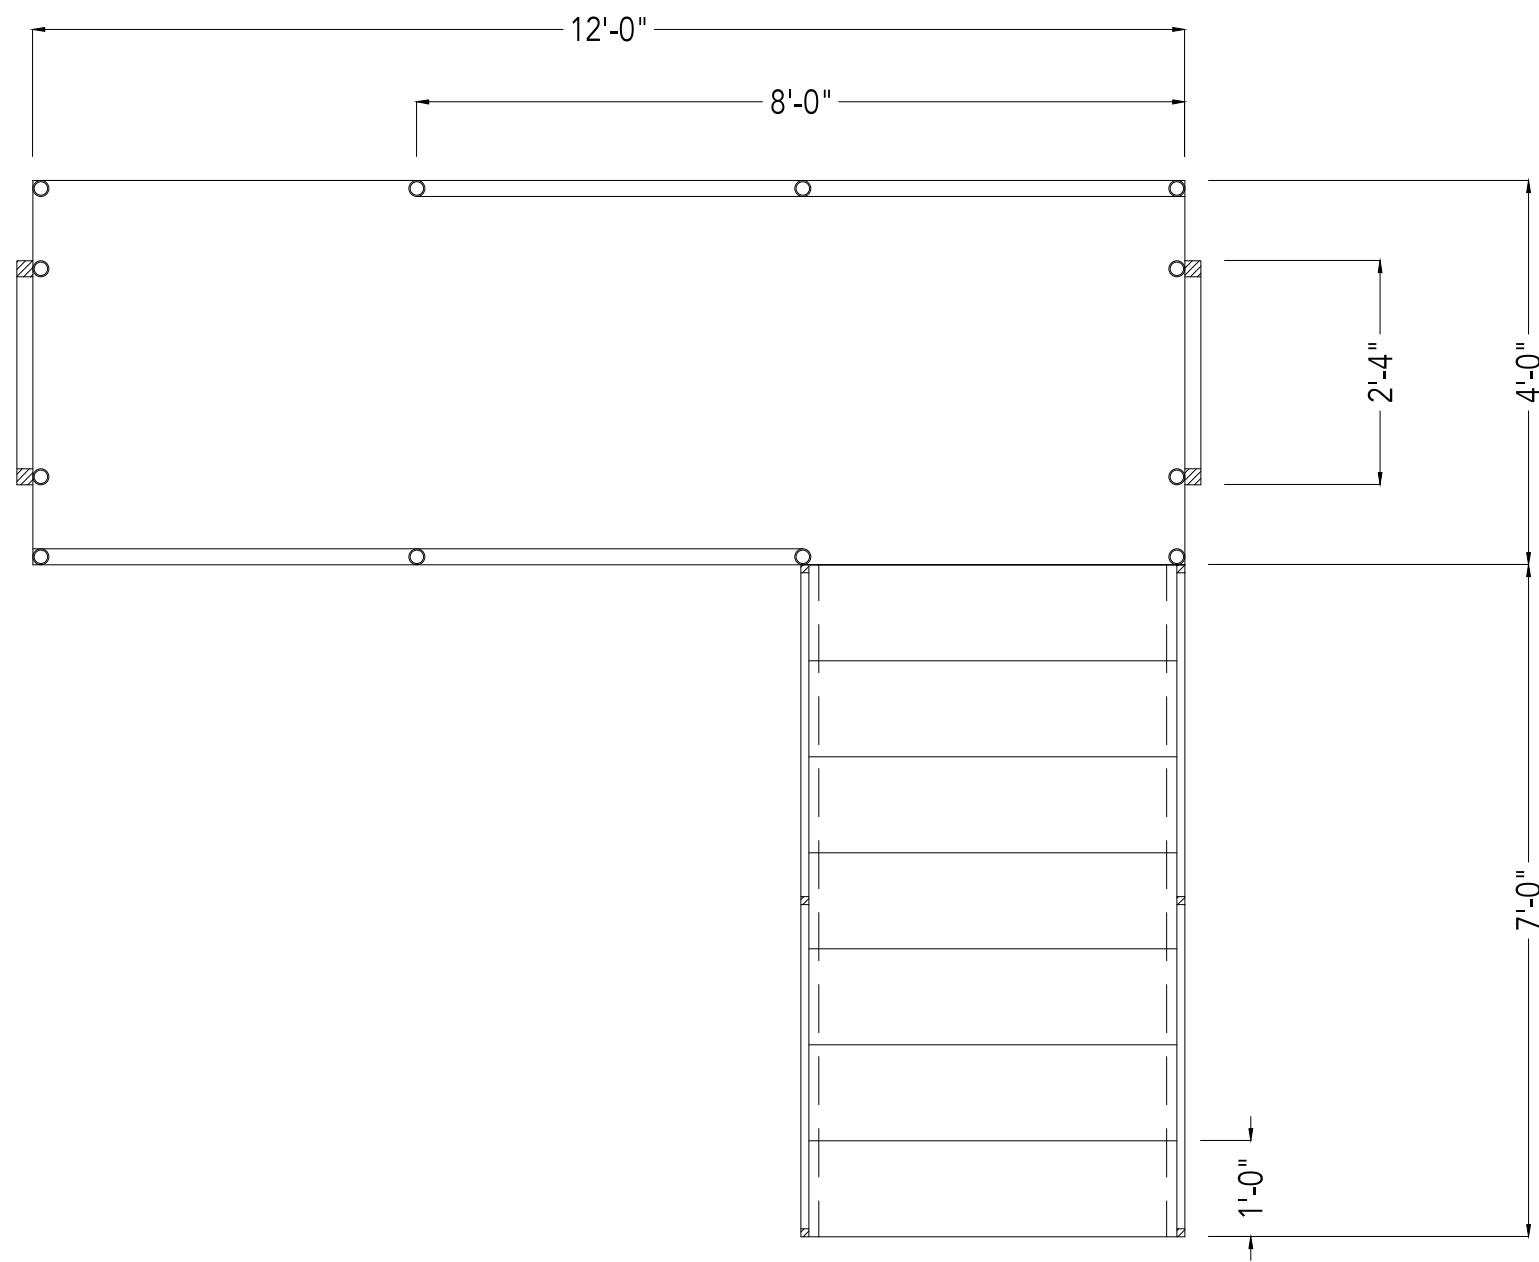

PLAN VIEW B

DIR.
M. BENSUSSEN

DES.
C. UMLAUF

TD:
K. CORNELIUS

LA VIDA ES SUENO/LIFE IS A DREAM

EMERSON STAGE

J. L. BLACK BOX

VIEW B

SCALE:
1/2"=1'-0"

DATE:
10.5.15

DRAFTED
BY: C. UMLAUF

PLATE
NO.

4/5