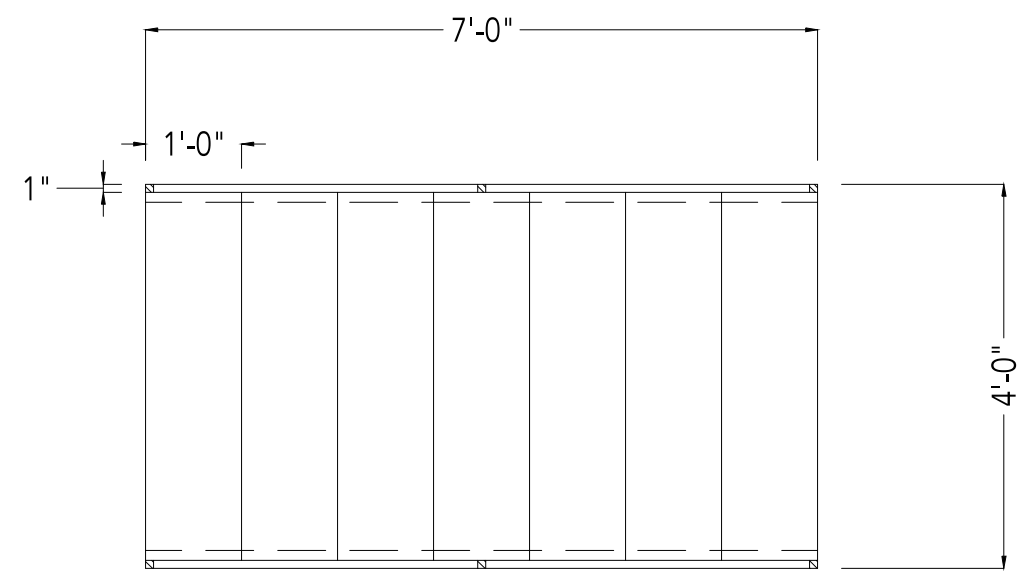

PLAN VIEW A

DIR.
M. BENSUSSEN

DES.
C. UMLAUF

TD:
K. CORNELIUS

LA VIDA ES SUENO/LIFE IS A DREAM

EMERSON STAGE

J. L. BLACK BOX

VIEW A

SCALE:
1/2" = 1'-0"

DATE:
10.5.15

DRAFTED
BY: C. UMLAUF

PLATE
NO.

3/5