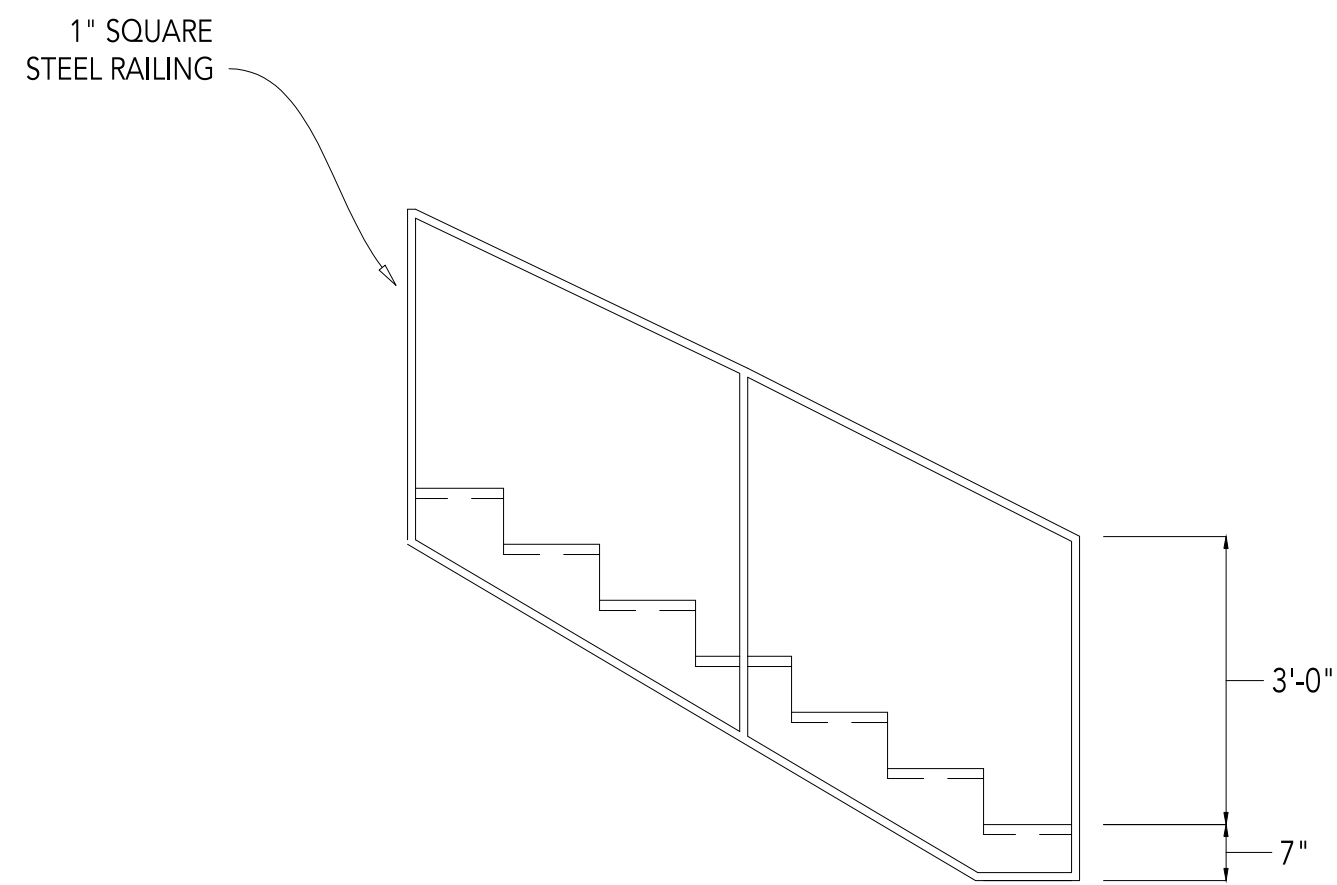

EMERSON STAGE

J. L. BLACK BOX

SECTION

SCALE:  
1/2" = 1'-0"

DATE:  
10.5.15

DRAFTED  
BY: C. UMLAUF

PLATE  
NO.

2/5

J. L. BLACK BOX

VIEW A

SCALE:  
1/2" = 1'-0"

DATE:  
10.5.15

DRAFTED  
BY: C. UMLAUF

PLATE  
NO.

3/5

FRONT VIEW B