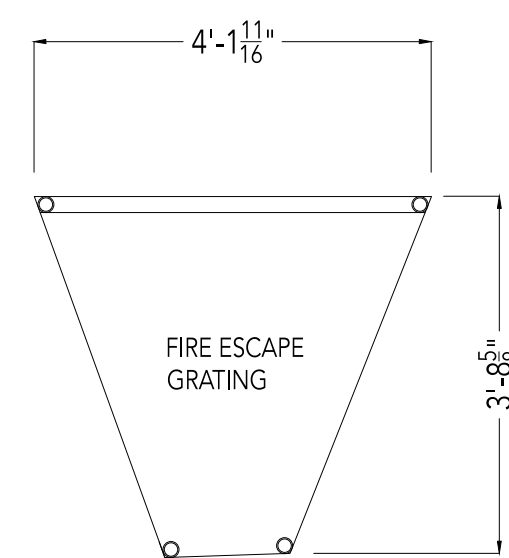

J. L. BLACK BOX

VIEW B

SCALE:  
1/2"=1'-0"

DATE:  
10.5.15

DRAFTED  
BY: C. UMLAUF

PLATE  
NO.

4/5

DIR.  
M. BENSUSSEN

DES.  
C. UMLAUF

TD:  
K. CORNELIUS

FRONT VIEW C

SIDE VIEW C

FRONT VIEW D

SIDE VIEW D

PLAN VIEW C

PLAN VIEW D