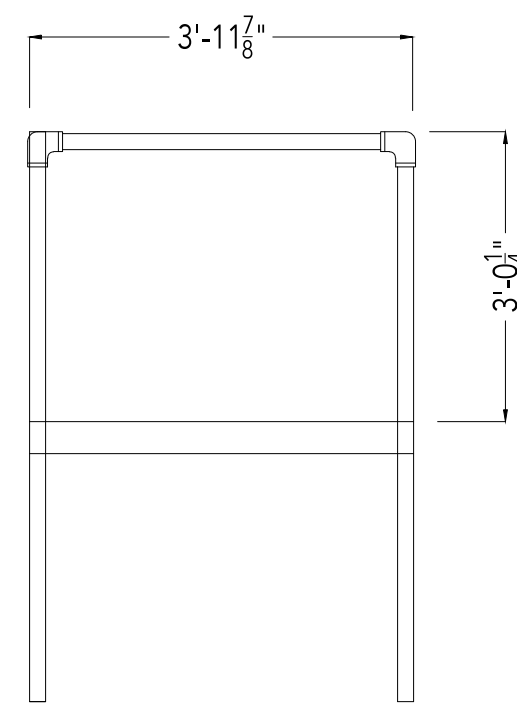

J. L. BLACK BOX

VIEW A

SCALE:  
1/2" = 1'-0"

DATE:  
10.5.15

DRAFTED  
BY: C. UMLAUF

PLATE  
NO.

3/5

FRONT VIEW B

J. L. BLACK BOX

VIEW B

SCALE:  
1/2"=1'-0"

DATE:  
10.5.15

DRAFTED  
BY: C. UMLAUF

PLATE  
NO.

4/5

DIR.  
M. BENSUSSEN

DES.  
C. UMLAUF

TD:  
K. CORNELIUS

FRONT VIEW C

SIDE VIEW C

FRONT VIEW D

SIDE VIEW D

PLAN VIEW C

PLAN VIEW D