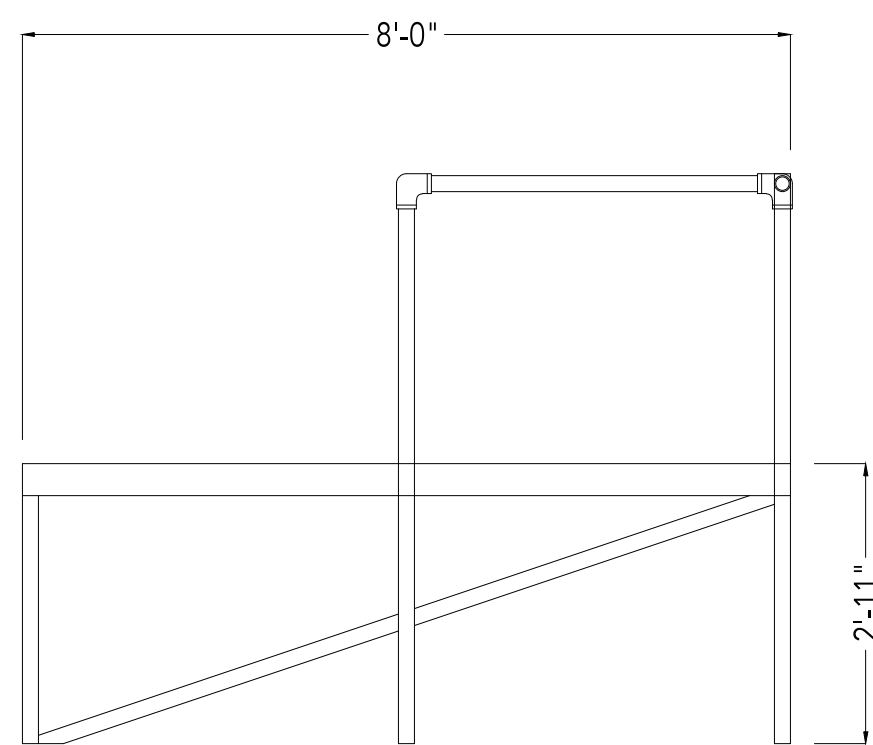

DIR.
M. BENSUSSEN

DES.
C. UMLAUF

TD:
K. CORNELIUS

FRONT VIEW C