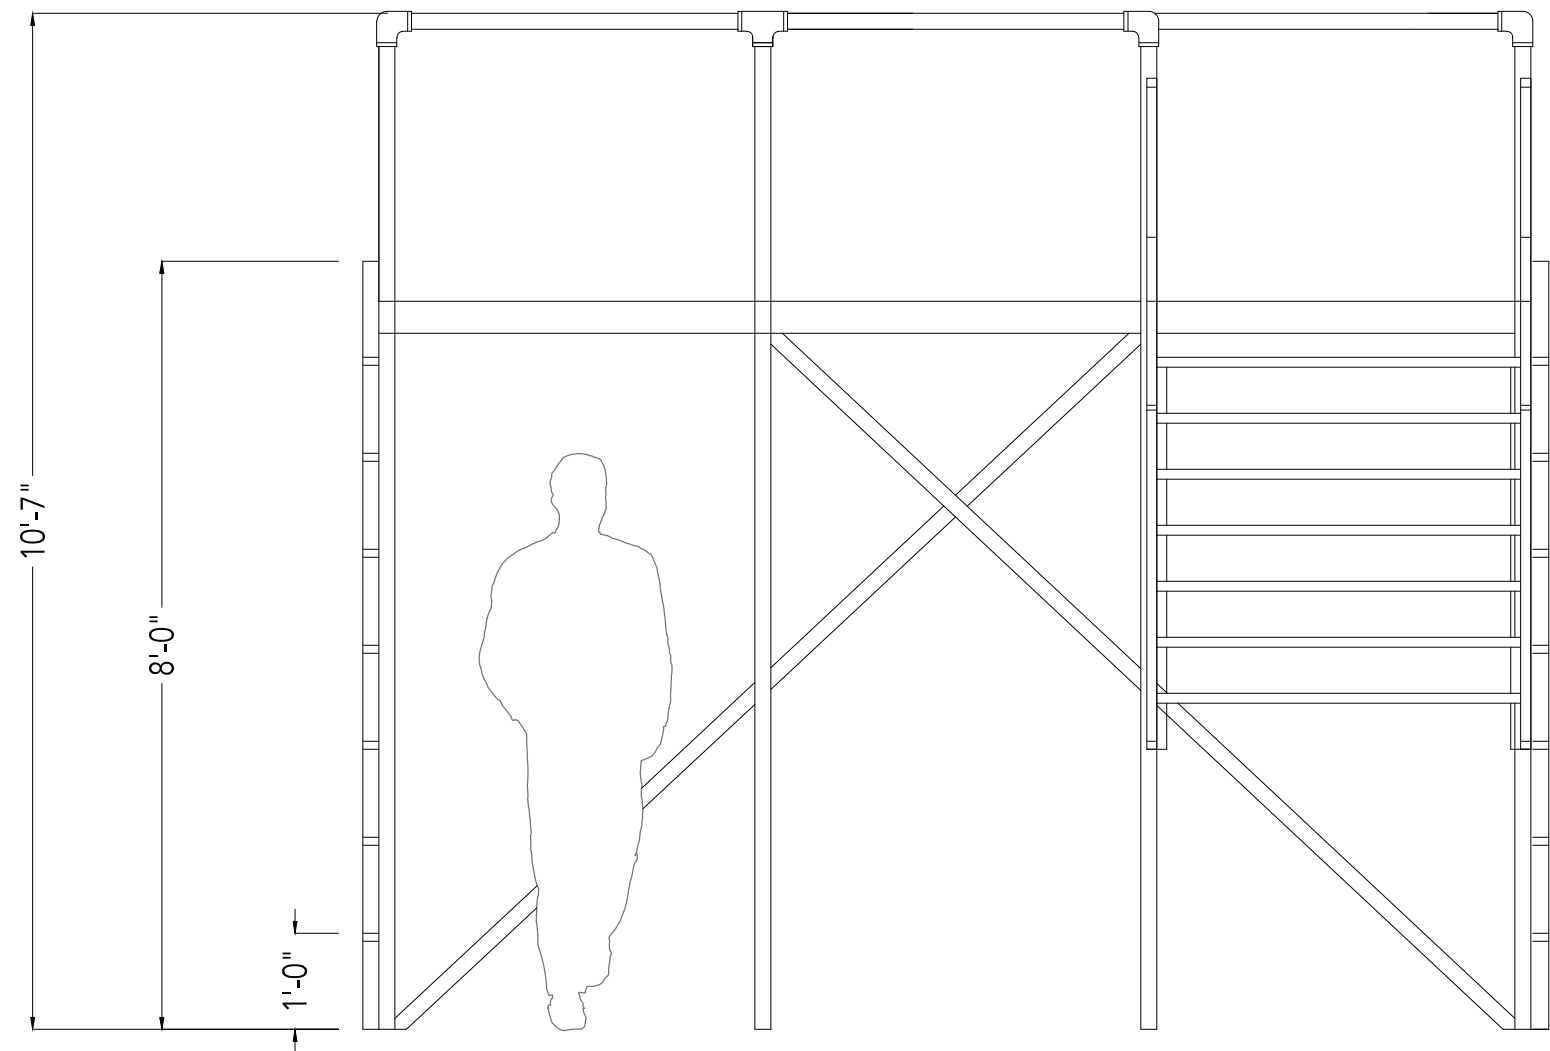

J. L. BLACK BOX

VIEW A

SCALE:  
1/2" = 1'-0"

DATE:  
10.5.15

DRAFTED  
BY: C. UMLAUF

PLATE  
NO.

3/5

FRONT VIEW B